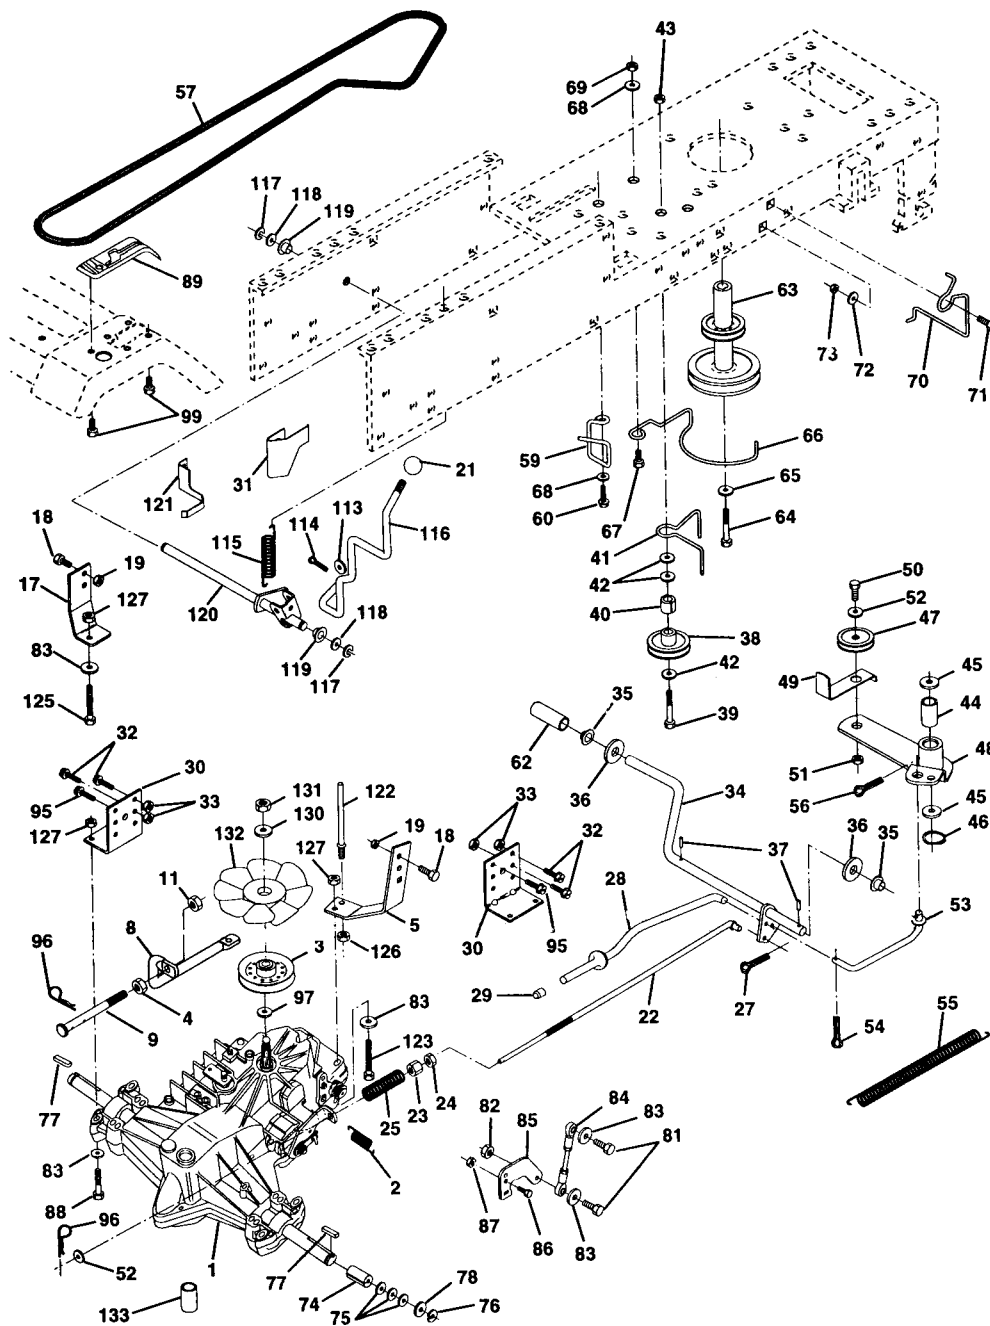

Key No.	Part No.	Description	Key No.	Part No.	Description	Key No.	Part No.	Description
1	5321402-95	Transaxle Assembly	46	8120000-39	Ring, Klip	85	5321401-56	Arm, Control Hydro
2	5321424-31	Spring, Return, Brake	47	5321277-83	Pulley, Idler, V-Groove	86	8747805-16	Screw Cap Hex 5/16 x 18 x 1
3	5321402-93	Pulley, Transaxle	48	5321237-89	Bellcrank Assembly	87	8738005-00	Nut Lock Hex W/Ins. 5/16-18 Unc P
4	8732205-00	Nut Hex Jam 5/16-18 Unc	49	5321232-05	Retainer, Belt	88	8747806-12	Bolt Fin Hex 5/16-18 Unc
5	5321401-57	Strap Torque Rh Hydro 18/20" T	50	8747806-24	Bolt	89	5321399-88	Console, Shift
8	5321413-43	Control Bypass Hydro 18" Tires	51	8736806-00	Nut	95	8747806-12	Screw, Thdroll. 3/8-16 x 1 Type TT
9	5321405-50	Rod Bypass Hydro 18/20" T	52	7341172-81	Washer	96	5321247-88	Retainer Spring 1" Zinc/Cad
11	8738005-00	Nut Lock Hex W/Ins 5/16-18 Unc P	53	5321057-10	Link, Clutch	97	7341185-71	Washer 21/32 x 1 x 16 Ga.
17	5321401-58	Strap Torque Lh Hydro 18/20" T	54	8760204-12	Pin	99	5321424-32	Screw
18	8747806-16	Bolt Fin Hex 3/8-16 Unc x 1 Gr. 5	55	5321057-09	Spring, Return, Clutch	113	7341177-71	Washer 17/32 x 3/4 x 16 Ga.
19	8736806-00	Nut Lock Hex W/Wsh 3/8-16 Unc	56	8760204-12	Pin	114	8760204-16	Pin Cotter 1/8 x 1 CAD
21	5321069-33	Knob 1/2-13	57	5321402-94	V-Belt, Ground Drive	115	5321237-82	Spring Torsion T/A
22	5321402-17	Rod, Brake Hydro	59	5321403-12	Keeper, Center Span	116	5321410-03	Rod Shift Hydro LT
23	8732206-00	Nut	60	8747806-12	Screw Thdroll. 3/8-16 x 3/4 Ty. TT	117	8120000-08	Ring Klip #5304-62
24	8736806-00	Locknut	62	5321248-72	Cover, Pedal	118	7341185-71	Washer 21/32 x 1-1/4 x 16 Ga.
25	5321068-88	Spring, Brake Rod	63	5321401-86	Pulley, Engine	119	5320712-08	Bushing Rod Strig. 629/632 ID
27	8760204-12	Pin Cotter 1/8 x 3/4 CAD.	64	8711707-64	Bolt, Hex	120	5321201-54	Shaft Asm. Cross Hydro 20" Tires
28	5321404-48	Rod, Parking Brake	65	8100407-00	Washer	121	5321404-70	Keeper Bolt Lh Hydro 0750. 18/20"
29	5320716-73	Cap, Parking Brake	66	5321299-21	Keeper Belt Engine	122	5321404-69	Keeper Bolt Rh Hydro 0750. 18/20"
30	5321308-07	Bracket, Transaxle	67	8747606-16	Bolt	123	8747805-36	Bolt Fin Hex 5/16-18 x 2-1/4
31	5321272-75	Keeper Belt Lh	68	7341172-01	Washer 13/32 x 13/16 x 12 Gauge	125	8747805-24	Bolt Fin Hex 5/8-18 Unc x 1-1/2
32	8747805-12	Bolt Hex Hd 5/16-18 Unc x 3/4	69	8736806-00	Nut	126	8736806-00	Nut Keps Hex 3/8-16 Unc
33	8738005-00	Nut Lock Hex W/Ins. 5/16-18 Unc	70	5321346-83	Keeper Belt Engine	127	8738005-00	Nut Lock Hex W/Ins 5/16-18 Unc P
34	5321224-24	Shaft, Foot Pedal	71	8747806-16	Bolt Hex 3/8-16 x 1	130	5321413-22	Washer Belleville .501D x 1.50D
35	5321201-83	Bearing, Nylon	72	7341174-41	Washer 13/32 x 1-1/4 x 12 Gauge	131	5320508-31	Nut Nylon Insert 1/2-20 Unf.
36	7341185-71	Washer	73	8736806-00	Nut Crownlock 3/8-16	132	5321404-62	Fan, Hydro 7"
37	5320028-82	Pin, Roll	74	5321211-99	Spacer, Split	133	5321425-64	Line Fuel Hydro 4"
38	5321236-74	Pulley, Idler, Flat	75	5321217-49	Washer 25/32 x 1-1/4 x 16 Gauge			
39	8747606-44	Bolt	76	8120000-01	E-Ring			
40	5320044-70	Spacer, Split	77	5321235-83	Key, Square			
41	5321090-70	Keeper, Belt Retainer	78	5321217-48	Washer 25/32 x 1-5/8 x 16 Gauge			
42	7341172-01	Washer 13/32 x 13/16 x 12 Gauge	81	8747805-20	Bolt Fin Hex 5/16-18 Unc x 1-1/4			
43	8736806-00	Nut	82	8738005-00	Nut Lock Hex W/Ins. 5/16-18 Unc P			
44	5321057-06	Bearing, Nylon	83	7341163-01	Washer 11/32 x 3/4 x 16 Ga.			
45	5321108-12	Washer, Hardened	84	5321413-92	Rod, Tie Hydro 18" Tires