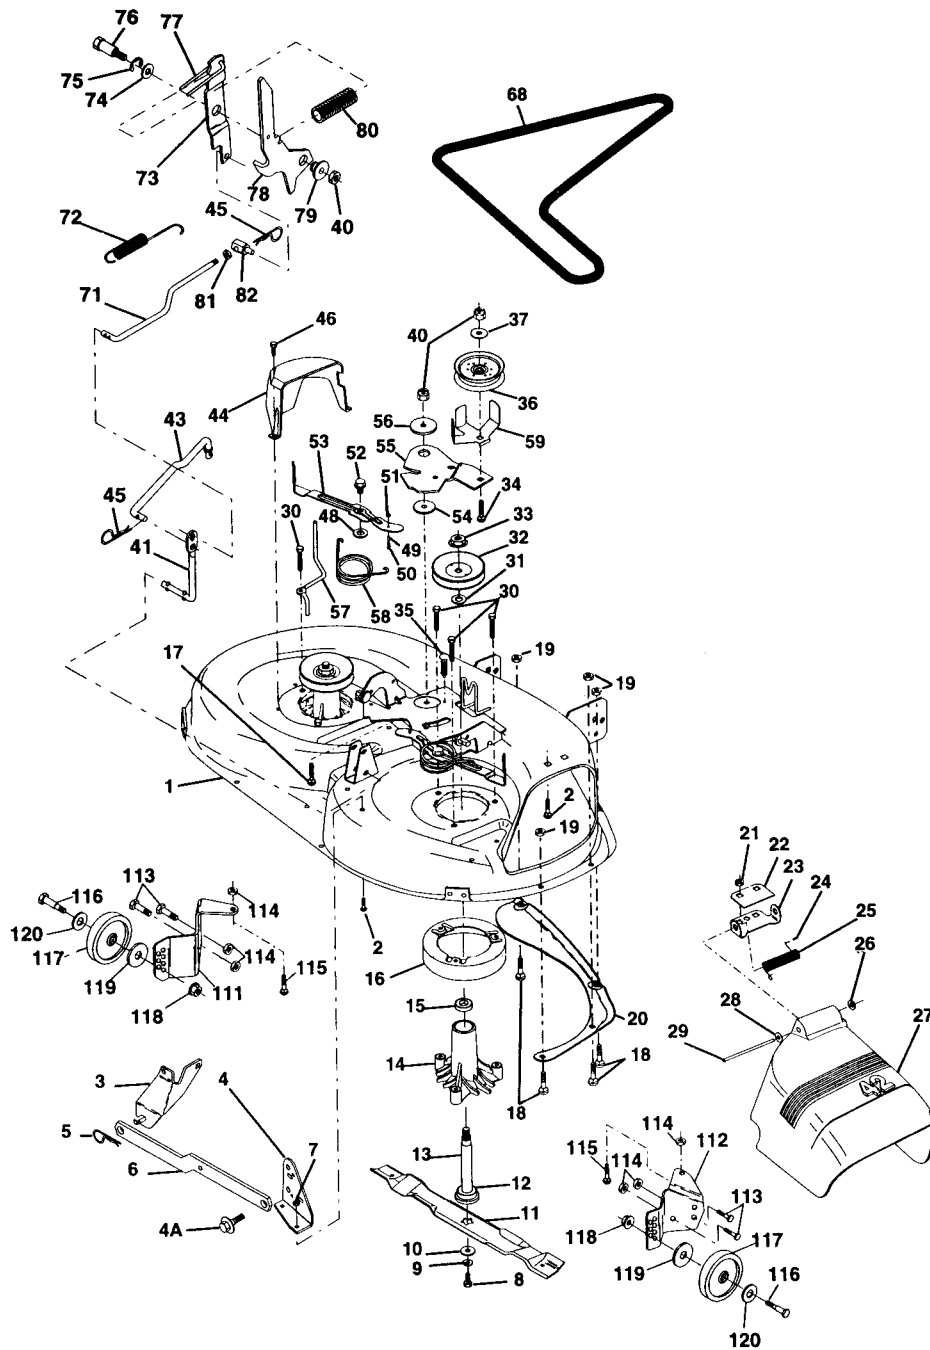

Key No.	Part No.	Description	Key No.	Part No.	Description	Key No.	Part No.	Description
1	5321400-81	Asm., Mower Deck 42"	34	8721106-14	Bolt	81	8732206-00	Nut Hex Jam 3/8 - 16
2	8721405-06	Bolt	35	5321338-35	Fastener Christmas Tree	82	5321420-28	Trunnion Adj 94
3	5321308-17	Asm., Bar, Anti-Sway	36	5321314-94	Pulley, Idler, Flat	90	8747806-16	Bolt Hex 3/8-16 x 1
4	5321384-40	Asm., Bracket, Anti-Sway Bar	37	7341172-01	Washer 13/32 x 13/16 Ja.16	91	5321322-74	Asm., Bracket, Nose Roller Lh
4A	5321328-27	Bolt, Shoulder	40	8736806-00	Nut	92	8736806-00	Nut, Carriage 3/8-16
5	5321246-70	Spring, Retainer	41	5321335-51	Rod Pivot w/nibs	93	8191714-16	Washer 17/32 x 7/8 x 16 Ja.
6	5321308-32	Arm, Suspension, Rear	43	5321400-83	Rod Clutch Secondary w/nibs	94	5321322-64	Nose roller
7	8738005-00	Nut, Lock 5/16-18	44	5321400-88	Cover, Mandrel, Lh	95	5321322-73	Asm., Bracket, Nose Roller Rh
8	5328508-57	Bolt 3/8-24 x 1,25 Gr. 8	45	5321247-88	Spring Retainer 1"	111	5321403-53	Support, Bracket, Gauge Wheel Lh
9	8100406-00	Washer, Lock	46	5321377-29	Screw, Thdrol 1/4-20 x 5/8	112	5321322-62	Support, Bracket, Gauge Wheel Rh
10	5321402-96	Washer, Hardened	48	5321339-44	Washer Hardened Smaller	113	8747805-12	Bolt Hex 5/16 - 18 x 3/4
11	5321341-49	Blade, Mower, Mulch	49	5321339-40	Roller Asm Cam For Mech Decks	114	8736805-00	Nut, Keps 5/16 - 18
12	5321298-95	Bearing, Ball	50	5321313-40	Bolt Shoulder 10-24	115	8721105-04	Bolt Carriage 5/16 - 18 x 1/2
13	5321376-45	Asm., Shaft, Mandral, Vented (includes key no. 12)	51	5320691-80	Nut Lock #10-24	116	5320048-98	Bolt, Shoulder
14	5321287-74	Housing, Mandral, Vented	52	5321398-88	Bolt Should 5/16 - 18	117	5321054-55	Wheel, Gauge
15	5321104-85	Bearing, Ball, Mandral	53	5321318-45	Arm Asm Brake Pad	118	8736806-00	Nut, Centerlock 3/8 - 16 UNC
16	5321369-29	Dispositif du courant à air	54	5321339-43	Washer, Hardened	119	7344117-01	Washer 3/8 x 7/8 x 14
17	8721106-14	Bolt, Carriage 3/8-16 x 2-3/4	55	5321400-84	Arm, Idler	120	8191715-12	Washer 17/32 x 15/16 x 12 ja.
18	8721405-05	Bolt, Carriage 5/16-18 x 5/8	56	5321220-52	Spacer, Retainer	--	5321307-94	Asm. Mandrel (includes key nos. 8-10, 12-15, 31 et 33)
19	8738005-00	Nut, Lock 5/16-18	57	5321400-90	Keeper, Belt, Front Lh	--	5321404-75	Deck, Mower, Complete (Order separately nose roller and gauge wheel components key nos. 90-95 and 111-120)
20	5321368-88	Chicane	58	5321400-86	Spring Torsion Brake			
21	8738005-00	Nut	59	5321410-43	Guard Idler Tuv			
22	5321347-53	Stiffener, Bracket	61	5321319-50	Spring, Extension 38" & 42"			
23	5321312-67	Bracket, Deflector	67	5321069-33	Knob Rd 1/2 - 13 Plstc Thds Blk			
24	5321053-04	Cap, Sleeve	68	5321400-67	V-Belt, Mower			
25	5321237-13	Spring, Torsion, Deflector	71	5321424-27	Rod, Clutch, Primary, with Nibs			
26	5321104-52	Washer, Lock	72	5321318-70	Spring, Extension, Return			
27	5321309-68	Shield, Deflector	73	5321278-47	Arm, Clutch, Secondary			
28	7341163-01	Washer 11/32 x 5/8 x 16 Ja.	74	5321217-48	Washer 25/32 x 1-5/8 x 16 ja.			
29	5321314-91	Rod, Hinge	75	8120000-29	Ring, Klip			
30	5321387-76	Screw Hex Thdrol	76	5321289-03	Bolt, Shoulder 3/8 - 16 UNC x 1.44			
31	5321299-63	Washer, Spacer	77	5321278-45	Keeper, Spring			
32	5321298-61	Pulley, Mandral	78	5321401-79	Arm, Clutch, Primary			
33	5321372-66	Nut Lock 9/16	79	5321274-98	Bushing, Large, Brass			
			80	5321287-59	Spring Clutch Mower