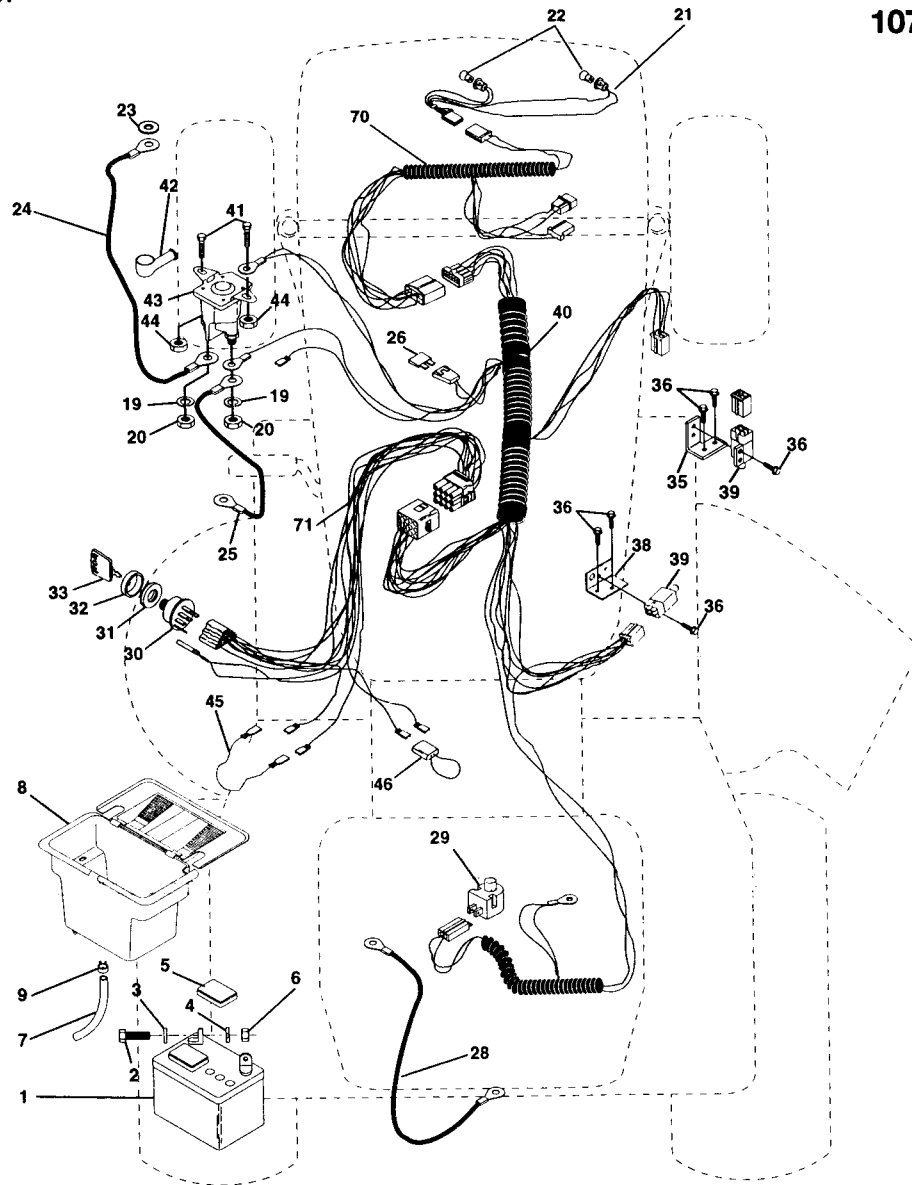

Prod.No: 954 00 13-11
Engine: B & S 287707 Type: 0211-01

SPAREPARTS 107 26 49-61

Key No.	Part No.	Description
1	5067888-01	Battery 12 Volt 25 Amp
2	8747604-12	Bolt Hex Hd 1/4-20unc X 3/4
3	7341153-01	Washer 9/32 X 5/8 X 16 Ga
4	8100404-00	Washer Lock Hvy Helical 1/4
5	5321212-64	Caps Battery 20/25/30 AMP
6	8732204-00	Nut Fin Hex 1/4-20 Unc
7	5321092-38	Tube Plastic 20"
8	5321299-65	Battery Case Hng Mech
9	5321095-96	Clamp Hose Olive
19	8100404-00	Washer Lock 1/4
20	8732204-00	Nut Jam Hex 1/4-20 Unc
21	5321368-50	Harness Asm Light W/4152j
22	5320041-52	Bulb Light #1156
23	8111504-00	Washer Lock Internal Tooth 1/4
24	5321247-80	Cable Battery 6 Ga 11"red
25	5321322-02	Cable Battery 6 Ga 43"red
26	5321088-24	Fuse 30 AMP Auto Green
28	5321247-73	Cable Ground 6 Ga 12"black
29	5321213-05	Switch Plunger Nc Gray
30	5321403-01	Switch Ign 4 Pos. w/Lights
31	5321242-11	Nut Ignition
32	5321412-26	Cover Sw Key Blk 1 25 Text SLT

Key No.	Part No.	Description
33	5321404-01	Key Ign
35	5321082-36	Bracket Switch Clutch
36	8170210-08	Screw Tap Hex #10-24unc X 1/2
38	5321308-90	Bracket Switch Interlock
39	5321095-53	Switch Intlk Clutch Gry 4 Term
40	5321407-07	Harness Chassis Lt Pl Mech
41	8711104-08	Bolt Fin Hex 1/4-20 x 1/2
42	5321315-63	Cover Terminal Red
43	5321099-46	Solenoid
44	8736404-00	Nut Keps Hex 1/4-20 Unc
45	5321408-44	Adapter Ammeter Rectangular
46	5321419-40	Protection Wire Loop
70	5321411-64	Harness Eng. B&S
71	5321407-10	Harness Dash Lt Private Lable